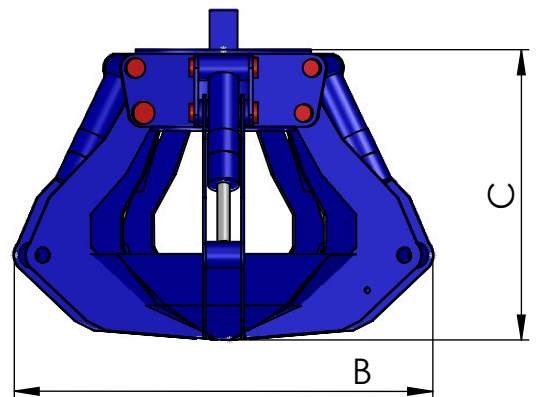

BIM MOSXOS

MANUFACTURE COMPANY

METAL GRAB

BIM MOSXOS MANUFACTURE COMPANY establish in 1992 in Greece with many years in the market of hydraulic cranes and equipment design and produce METAL GRAB for all types of cranes .

BIM METAL GRAB as all the BIM products manufacture with the best material are the better tool for amateur and professional work.

with 6 types of METAL GRAD with 4 or 5 nails the BIM grab reach all the needs.

BIM Mosxou metal grab as all the BIM products have 2 years warrantee .

BIM ΜΟΣΧΟΣ εταιρεία κατασκευής υδραυλικών γερανών και εξοπλισμων τους ιδρύθηκε το 1992 την Ελλάδα σχεδιάζει και παράγει ΑΡΠΑΓΕΣ σιδηρού για όλους τους τύπους των γερανών. BIM ΑΡΠΑΓΗ ΣΙΔΗΡΟΥ όπως και όλα τα προϊόντα BIM κατασκευάζεται με τα καλύτερα υλικά της αγοράς και είναι το καλύτερο εργαλείο για ερασιτέχνες και επαγγελματίες .

Με 6 τύπους αρπαγών σιδηρού με 4 ή 5 νυχιά η αρπαγή BIM καλύπτει όλες τις ανάγκες. BIM Mosxou αρπαγή σιδηρού όπως όλα τα προϊόντα BIM έχει 2 χρόνια Εγγύηση.

	G/ME 1850	G/ME 1250	G/ME 1000
A	1850mm	1250mm	1000mm
B	1200mm	800mm	650mm
C	900mm	600mm	550mm
NET WEIGHT	350kg	250kg	180kg
NAILS	4/5	4/5	4

B.I.M. MOSXOS MANUFACTURE HYDRAULIC MACHINES

N.MOYDANIA HALKIDIKIS GREECE WED: WWW.bim-mosxos.gr mail bmosxou@yahoo.gr

tel. +30 2373023044 fax : +302373023044

the company have the right ot change the crane data with out a warning.any change apply to official site.