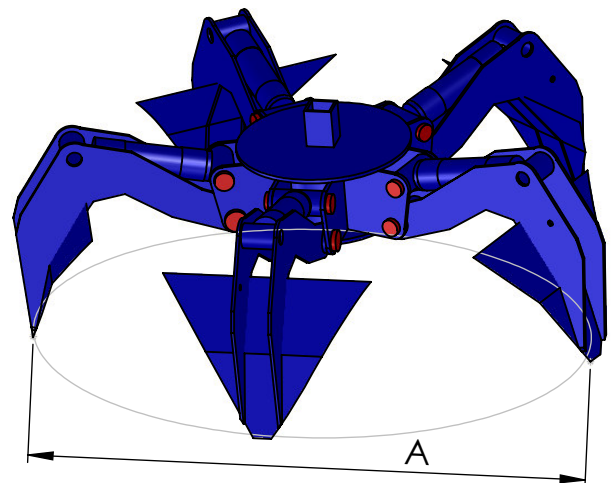

BIM MOSXOS

MANUFACTURE COMPANY

METAL GRAB

BIM MOSXOS MANUFACTURE COMPANY establish in 1992 in Greece with many years in the market of hydraulic cranes and equipment design and produce METAL GRAB for all types of cranes .

BIM METAL GRAB as all the BIM products manufacture with the best material are the better tool for amateur and professional work.

with 6 types of METAL GRAD with 4 or 5 nails the BIM grab reach all the needs.

BIM Mosxou metal grab as all the BIM products have 2 years warrantee .

BIM ΜΟΣΧΟΣ εταιρεία κατασκευής υδραυλικών γερανών και εξοπλισμων τους ιδρύθηκε το 1992 την Ελλάδα σχεδιάζει και παράγει ΑΡΠΑΓΕΣ σιδηρού για όλους τους τύπους των γερανών. BIM ΑΡΠΑΓΗ ΣΙΔΗΡΟΥ όπως και όλα τα προϊόντα BIM κατασκευάζεται με τα καλύτερα υλικά της αγοράς και είναι το καλύτερο εργαλείο για ερασιτέχνες και επαγγελματίες .

Με 6 τύπους αρπαγών σιδηρού με 4 ή 5 νυχιά η αρπαγή BIM καλύπτει όλες τις ανάγκες. BIM Mosxou αρπαγή σιδηρού όπως όλα τα προϊόντα BIM έχει 2 χρόνια Εγγύηση.

	G/ME 1850	G/ME 1250	G/ME 1000
A	1850mm	1250mm	1000mm
B	1200mm	800mm	650mm
C	900mm	600mm	550mm
NET WEIGHT	350kg	250kg	180kg
NAILS	4/5	4/5	4

B.I.M. MOSXOS MANUFACTURE HYDRAULIC MACHINES

N.MOYDANIA HALKIDIKIS GREECE WED: WWW.bim-mosxos.gr mail bmosxou@yahoo.gr

tel. +30 2373023044 fax : +302373023044

the company have the right ot change the crane data with out a warning.any change apply to official site.